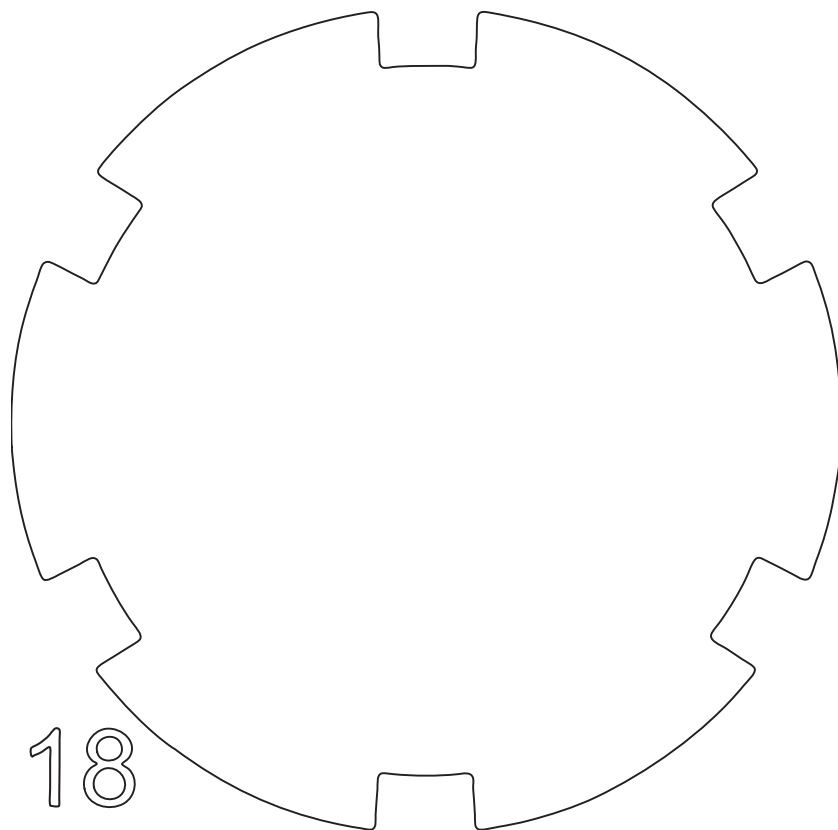

Filter Housing Wrench Size Chart

SW-1 A-HD or #18 Wrench

Instructions: Print at 100% Size
Check Scale with Ruler After Printing

Can be Purchased from: www.ServAPure.com
Serv-A-Pure Co. • 1101 Columbus Ave. • Bay City, MI 48708 USA
Ph: 1.800.338.4905 • Ph: 989.892.7745 • Fax: 989.892.1092