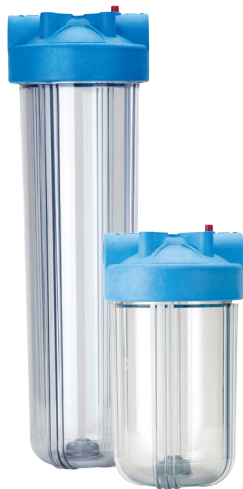

PENTEK® BIG CLEAR HEAVY DUTY SERIES FILTER HOUSINGS

FOR LARGE-CAPACITY, HIGH FLOW APPLICATIONS

Pentair® Pentek® Big Clear Filter Housings offer the versatility to meet all of your large-capacity filtration needs, including high-flow and heavy-sediment applications. The extra large housing allows for greater cartridge capacity, reducing the number of vessels required for high flow-rate applications. Sumps are available in both 10" and 20" lengths.

The cap is available with 3/4", 1" or 1-1/2" NPT inlet and outlet ports. The 1-1/2" internal port allows a greater volume of liquid to pass through the cap more rapidly.

Big Clear Filter Housings offer on-site examination of flow, performance, and cartridge life and are ideal for a variety of applications. The 1" polypropylene caps are available with a pressure-relief button on the inlet side to relieve pressure inside the housing and are available in 10" and 20" lengths.

Caps are constructed of reinforced polypropylene. The 10" sumps are made of Lexan® and the 20" sumps are SAN (Styrene acrylonitrile).

FEATURES/BENEFITS

Large capacity housing suitable for high flow applications	Pressure relief/bleed on inlet side of cap
Available in 10" and 20" lengths	Accepts up to 4-1/2" diameter cartridges

SPECIFICATIONS AND PERFORMANCE

PART #	DESCRIPTION	MAXIMUM DIMENSIONS	INITIAL ΔP (PSI) @ FLOW RATE (GPM)
166219	1" #10 Big Clear (Lexan®) Blue/Clear w/PR	13.30" x 7.28" (338 x 185 mm)	1 psi @ 15 gpm (0.07 bar @ 57 Lpm)
166201	1" #20 Big Clear (SAN) Blue/Clear w/PR	23.22" x 7.28" (590 x 185 mm)	1 psi @ 20 gpm (0.07 bar @ 76 Lpm)